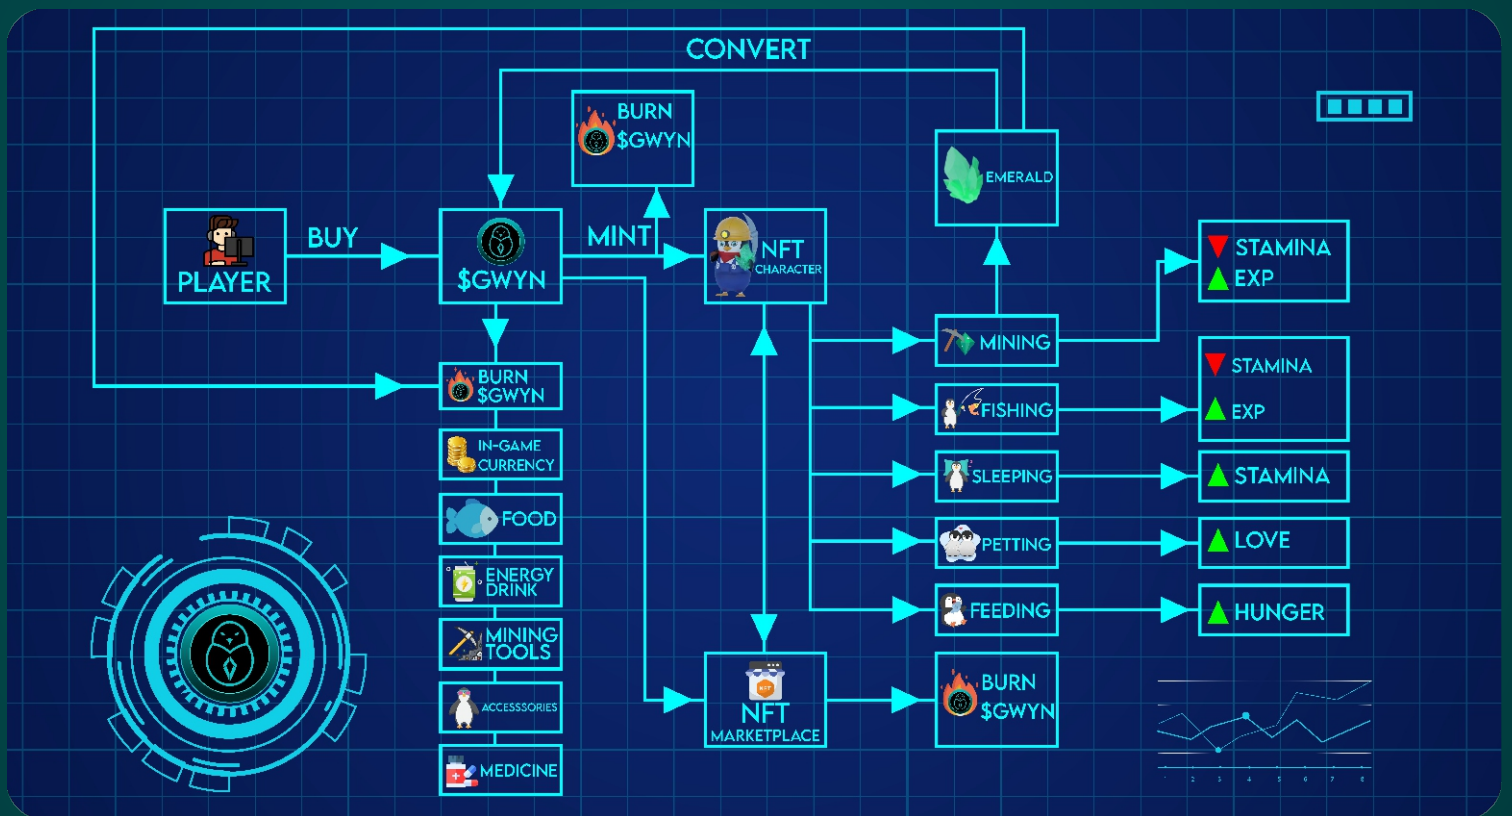

GWYN ROLES

Gwyn introduces specialized roles for the pets enriching the gameplay in the ecosystem.

MINER

Miner pets possess strong field mining ability and endurance. This enabling them to collect resources efficiently.

GEOLOGIST

Geologist can assume the Geologist role, studying geological formations to identify prime mining sites.

TREASURE HUNTER

Treasure Hunter can embark on exploration quests, uncovering hidden passages and valuable artifacts.

FOREMAN

Foreman can oversee mining operations, allocate tasks, and maintain operational efficiency

GWYN NFTS

GAME ECONOMY

THE GAME ECONOMY HAS BEEN DESIGNED TO ENSURE THE GRADUAL SCARCITY OF THE \$GWYN TOKEN OVER TIME. THIS IS ACHIEVED THROUGH THE IMPLEMENTATION OF A BURN MECHANISM IN EVERY ON-CHAIN TRANSACTION, CAUSING THE \$GWYN SUPPLY TO DECREASE PROGRESSIVELY.

GWYN GAMEPLAY PREVIEW

YOU CAN WALK YOUR
GWYN PET WITH YOU!
THIS WILL INCREASE
LOVE METER AND
EXPERIENCE.

YOUR GWYN CAN GET
TIRED AFTER SO MUCH
ACTIVITIES.
GET YOUR GWYN TO SLEEP
INSIDE AN IGLOO TO
RESTORE THE STAMINA.